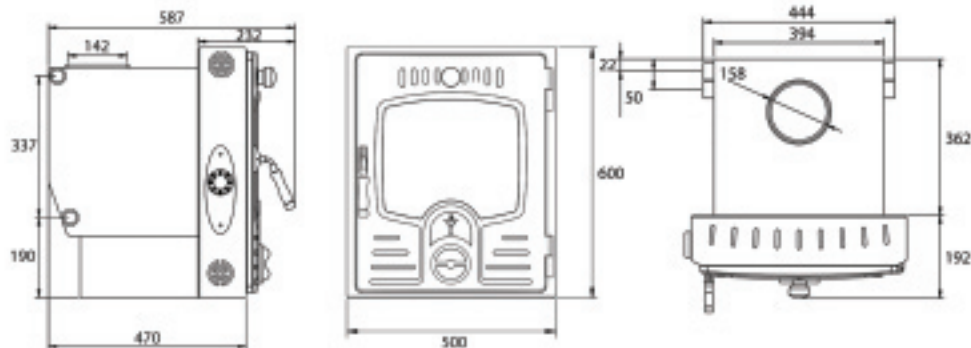

- 100% Irish
- Metallic black finish
- Riddling system to clear ash
- Multi-fuel grate
- 14kw output: to boiler (BTU 48,000)
- 3kw output: to room
- External air option available
- Thermostatically controlled
- Efficiency in excess of 75%
- Reduces fuel consumption by 50%
- Air wash technology for cleaner glass
- Heavy gauge steel body with cast iron door
- Convection chamber technology
- European standards EN 13240 CE
- Smaller version also available: 14kw Boiler Inset (heats up to 10 radiators)