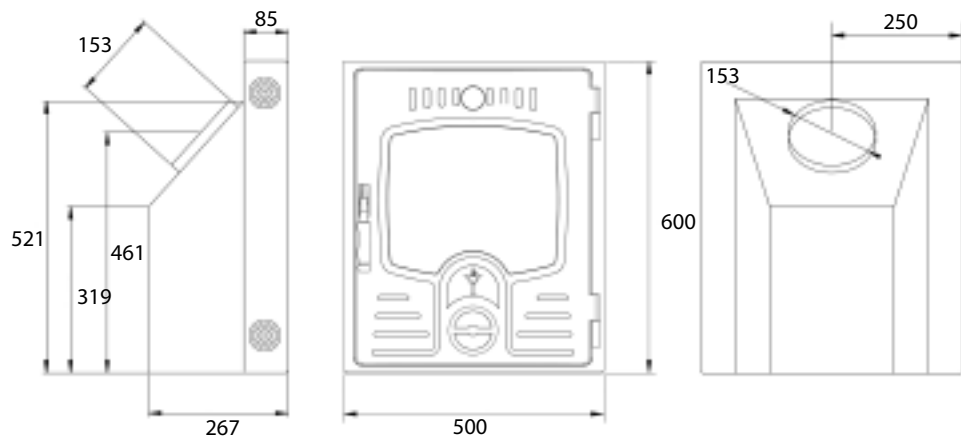

YT Insert

Our Yola Tapered Insert delivers an impressive 5kw output to the room. It fits your standard fireplace without having to alter your fire back.

- 100% Irish
- Metallic black finish
- Multi-fuel grate
- 5kw output: to room
- External air option available
- Efficiency in excess of 75%
- Reduces fuel consumption by 50%
- Air wash technology for cleaner glass
- Heavy gauge steel body with cast iron door
- European standards EN 13240 CE
- Convection chamber technology