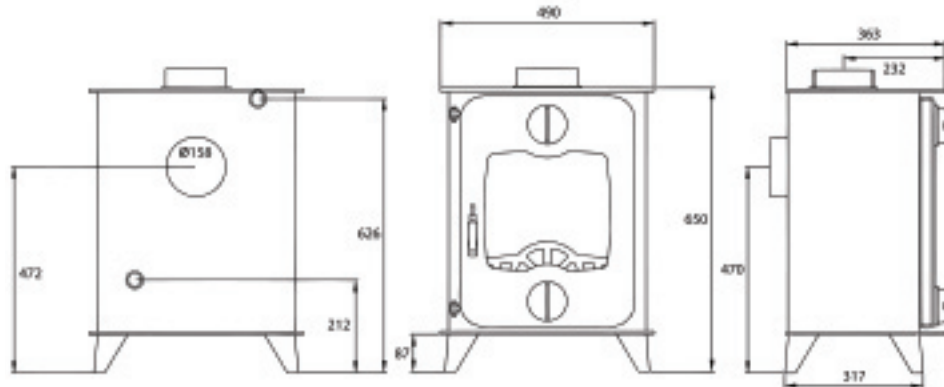

- 100% Irish
- Metallic black finish
- Riddling system to clear ash
- Multi-fuel grate
- External air option available
- Overnight burning
- Efficiency in excess of 75%
- Reduces fuel consumption by 50%
- Air wash technology for cleaner glass
- Heavy gauge steel body and steel door
- Boiler option also available
- 6kw output: to boiler (BTU 20,500)
- 2kw output: to room
- European standards EN 13240 CE