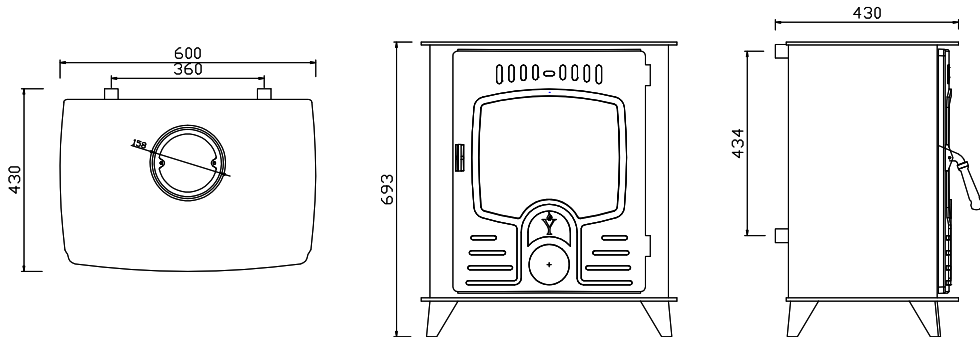

- 100% Irish
- Metallic black finish
- Riddling system to clear ash
- Multi-fuel grate
- 12.5kw output: to boiler (BTU 42651)
- 3.5kw output: to room
- External air option available
- Efficiency in excess of 75%
- Reduces fuel consumption by 50%
- Air wash technology for cleaner glass
- Heavy gauge steel body with cast door
- European standards EN 13240 CE
- Dry (non-boiler) option available