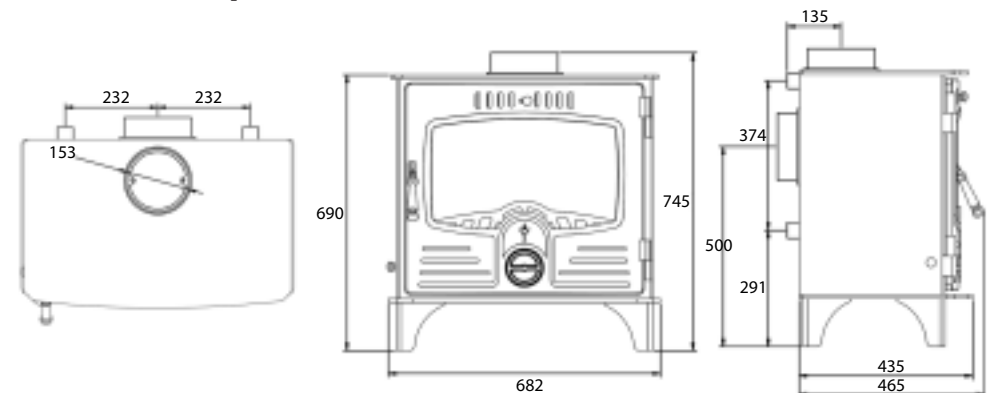

- 100% Irish
- Metallic black finish
- Riddling system to clear ash
- Multi-fuel grate
- 16kw output: to boiler (BTU 54,500)
- 4kw output: to room
- External air option available
- Thermostatically controlled
- Efficiency in excess of 75%
- Reduces fuel consumption by 50%
- Air wash technology for cleaner glass
- Heavy gauge steel body with cast iron door
- Dry (non-boiler) option available
- European standards EN 13240 CE