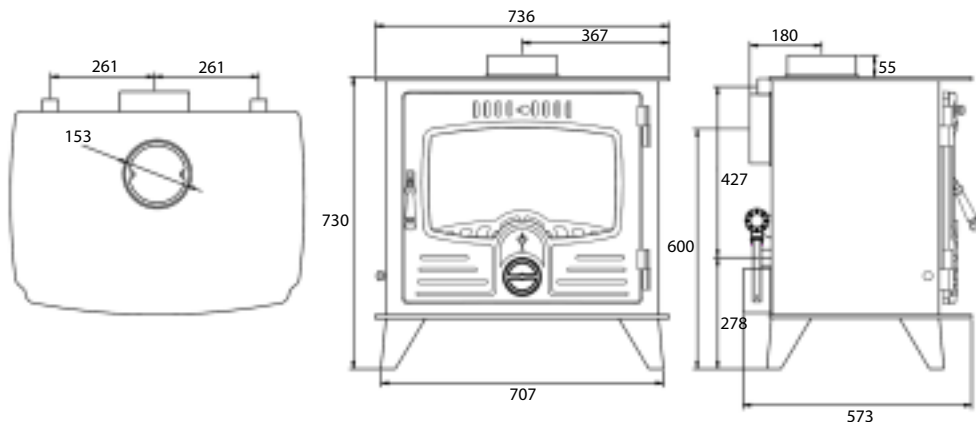

Yola 25kw Boiler

The largest of our boiler stoves, our 25kw comfortably heats up to 18 radiators. Unique, classic & efficient, this is the perfect stove for your home.

- 100% Irish
- Metallic black finish
- Riddling system to clear ash
- Multi-fuel grate
- 18kw output: to boiler (BTU 61,500)
- 7kw output: to room
- External air option available
- Thermostatically controlled
- Efficiency in excess of 75%
- Reduces fuel consumption by 50%
- Air wash technology for cleaner glass
- Heavy gauge steel body with cast iron door
- Dry (non-boiler) option available
- European standards EN 13240 CE

Yola Fire Front

If you have an existing back boiler on your open fire, then this is the stove for you. By installing the Yola Fire Front, you create all the features of a stove, while keeping your existing grate and fire box. It also comes with the Yola convection chamber giving you more heat, while burning half the amount of fuel and increasing the efficiency of your back boiler by up to 20%.

- 100% Irish
- Metallic black finish
- 2.5kw output: to room
- Overnight burning
- Efficiency in excess of 65%
- Reduces fuel consumption by 50%
- Air wash technology for cleaner glass
- Heavy gauge steel body & cast iron door
- European standards EN 13240 CE