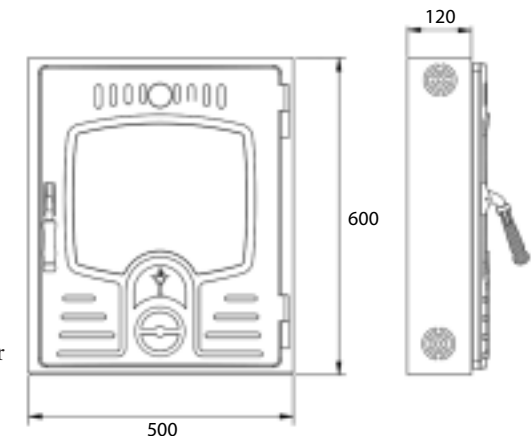

YT Insert

Our Yola Tapered Insert delivers an impressive 5kw output to the room. It fits your standard fireplace without having to alter your fire back.

- 100% Irish
- Metallic black finish
- Multi-fuel grate
- 5kw output: to room
- External air option available
- Efficiency in excess of 75%
- Reduces fuel consumption by 50%
- Air wash technology for cleaner glass
- Heavy gauge steel body with cast iron door
- European standards EN 13240 CE
- Convection chamber technology