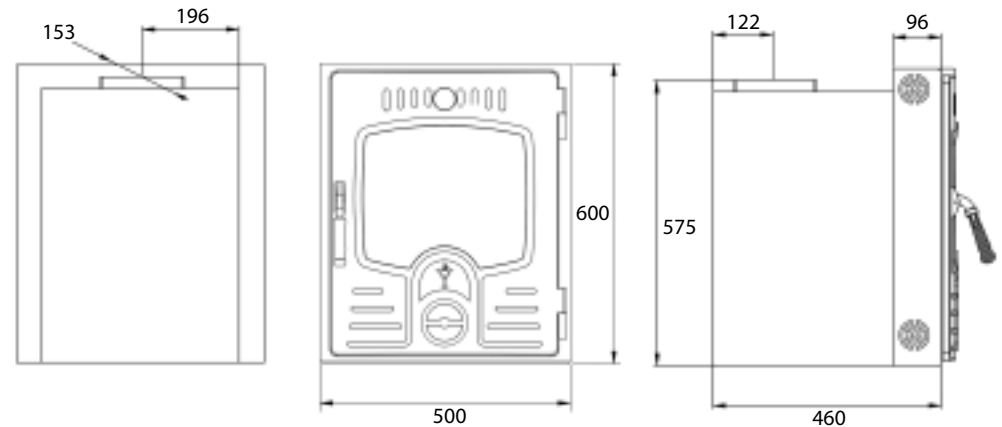

YSB Insert

Our Yola Square Back insert delivers a massive 7kw output to the room. The large fire box and convection chamber creates maximum heat, while burning minimum fuel.

- 100% Irish
- Metallic black finish
- Multi-fuel grate
- 7kw output: to room
- External air option available
- Efficiency in excess of 75%
- Reduces fuel consumption by 50%
- Air wash technology for cleaner glass
- Heavy gauge steel body with cast iron door
- European standards EN 13240 CE
- Convection chamber technology