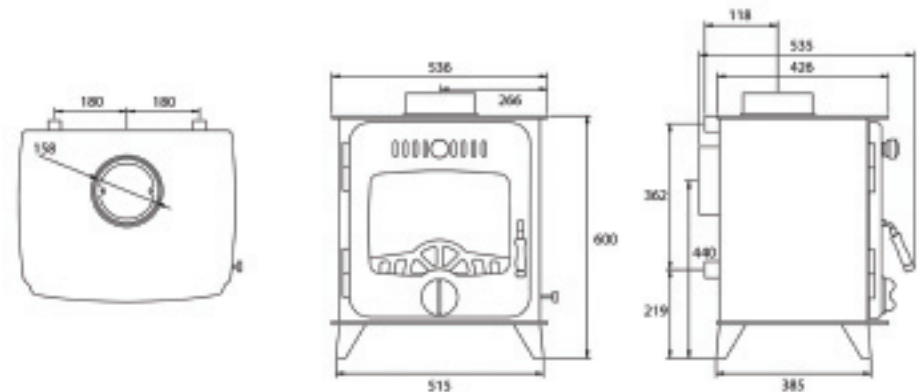

- 100% Irish
- Metallic Black Finish
- Riddling System to clear ash
- Black Metallic Finish
- 10kw Output to the boiler (BTU 34,150)
- 4kw Output to room
- Efficiency in excess of 75%
- Reduces fuel consumption by 40%
- Air-wash Technology for cleaner glass
- Heavy Gauge Steel Body and Door
- Dry (non-boiler) option also available
- External Air option also available
- Overnight Burning
- European Standards EN 13240 CE