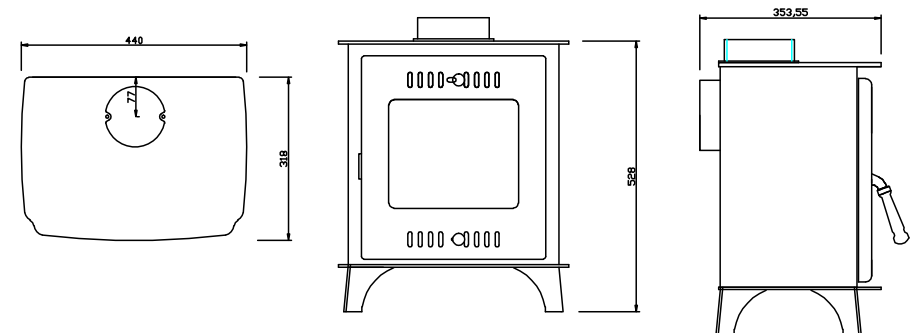

5kw Dry (non-boiler)

The smallest of the Yola Stove range, our 5kw stove is designed for cosy little rooms that demand big heat. Its cute, quaint and full of character.

- 100% Irish
- Metallic black finish
- Riddling system to clear ash
- Multi-fuel grate
- External air option available
- Overnight burning
- Efficiency in excess of 75%
- Reduces fuel consumption by 50%
- Air wash technology for cleaner glass
- Heavy gauge steel body and steel door
- 5kw output: to room
- European standards EN 13240 CE